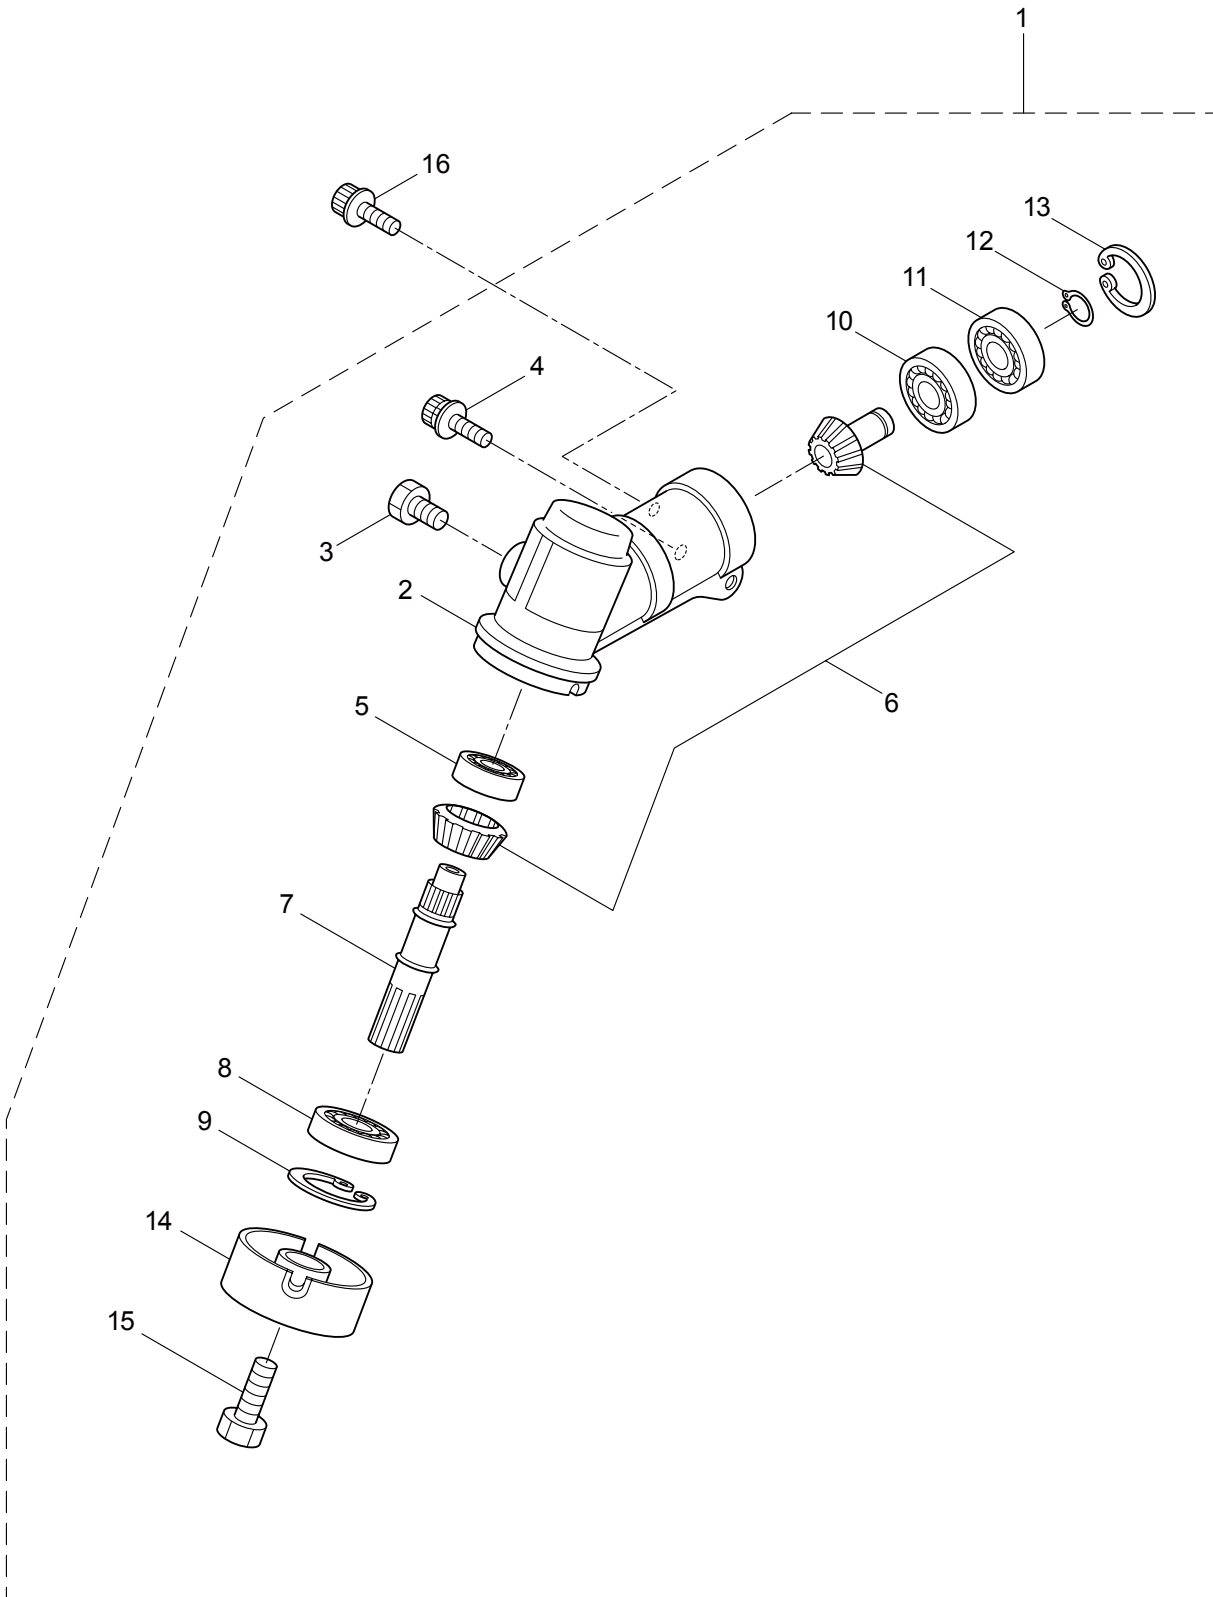

1. BC2621CA
MAIN BODY

Ref. No.	Part No.	Part Name	Q'ty	Remarks
1-2	261250	Cap Screw	4	M5x20
1-3	215512	Clutch Case Ass'y	1	Incl.4-10
1-4	214592	Bearing Case	1	
1-5	214161	Bearing	2	#6000ZZ
1-6	054676	Snap Ring	1	#26
1-7	214162	Buffer	1	
1-8	214163	Washer	1	
1-9	092033	Screw	4	M5x15
1-10	214593	Driveshaft Tube Adapter	1	
1-11	261246	Cap Screw	1	M5x25
1-12	220078	Driveshaft Tube Ass'y	1	Incl.24,25
1-13	219268	Driveshaft Ass'y	1	
1-14	054677	Clutch Drum	1	
1-15	215532	Shaft Grip	1	
1-16	221465	Throttle Trigger	1	
1-17	214083	Outer Guide	1	
1-18	213444	Throttle Cable	1	340L
1-19	213548	Plastic Tube	1	#10x200L
1-20	054691	Hanging Bracket Ass'y	1	Incl.21
1-21	089738	Bolt	1	M5x15
1-22	225962	Bracket	1	
1-23	229578	Label	1	BC2621CA
1-24	221501	Label	1	Warning
1-25	221502	Label	1	Caution
1-26	227816	Loop Handle Ass'y	1	Incl.27,28
1-27	222139	Loop Handle	1	
1-28	215608	Cap Screw	4	M5x30x16
1-29	220533	Hanging Strap Ass'y	1	
1-30	226300	Safety Cover Ass'y	1	Incl.31-35
1-31	225961	Safety Cover	1	
1-32	222900	String Cutter	1	
1-33	227817	Bolt	2	M5x12
1-34	089846	Nut	2	M5
1-35	212972	String Cutter Cover	1	
1-36	225963	Threaded Bracket	1	
1-37	261612	Cap Screw	2	M5x30

2. BC2621CA
GEARCASE

Ref. No.	Part No.	Part Name	Q'ty	Remarks
2-1	225959	Gearcase Ass'y	1	Incl.2-15
2-2	225960	Gearcase	1	
2-3	089884	Bolt	1	M8x10
2-4	261246	Cap Screw	1	M5x25
2-5	210554	Bearing	1	#608
2-6	227106	Gear Set	1	
2-7	215762	Blade Shaft	1	
2-8	212999	Bearing	1	#6001 2RK
2-9	055185	Snap Ring	1	#28
2-10	210560	Bearing	1	#609
2-11	140268	Bearing	1	#609Z
2-12	140269	Snap Ring	1	WR9
2-13	140270	Snap Ring	1	#24
2-14	222890	Boss Adapter	1	
2-15	221998	Bolt	1	M8x12,Counterclockwise
2-16	261233	Cap Screw	1	M5x12