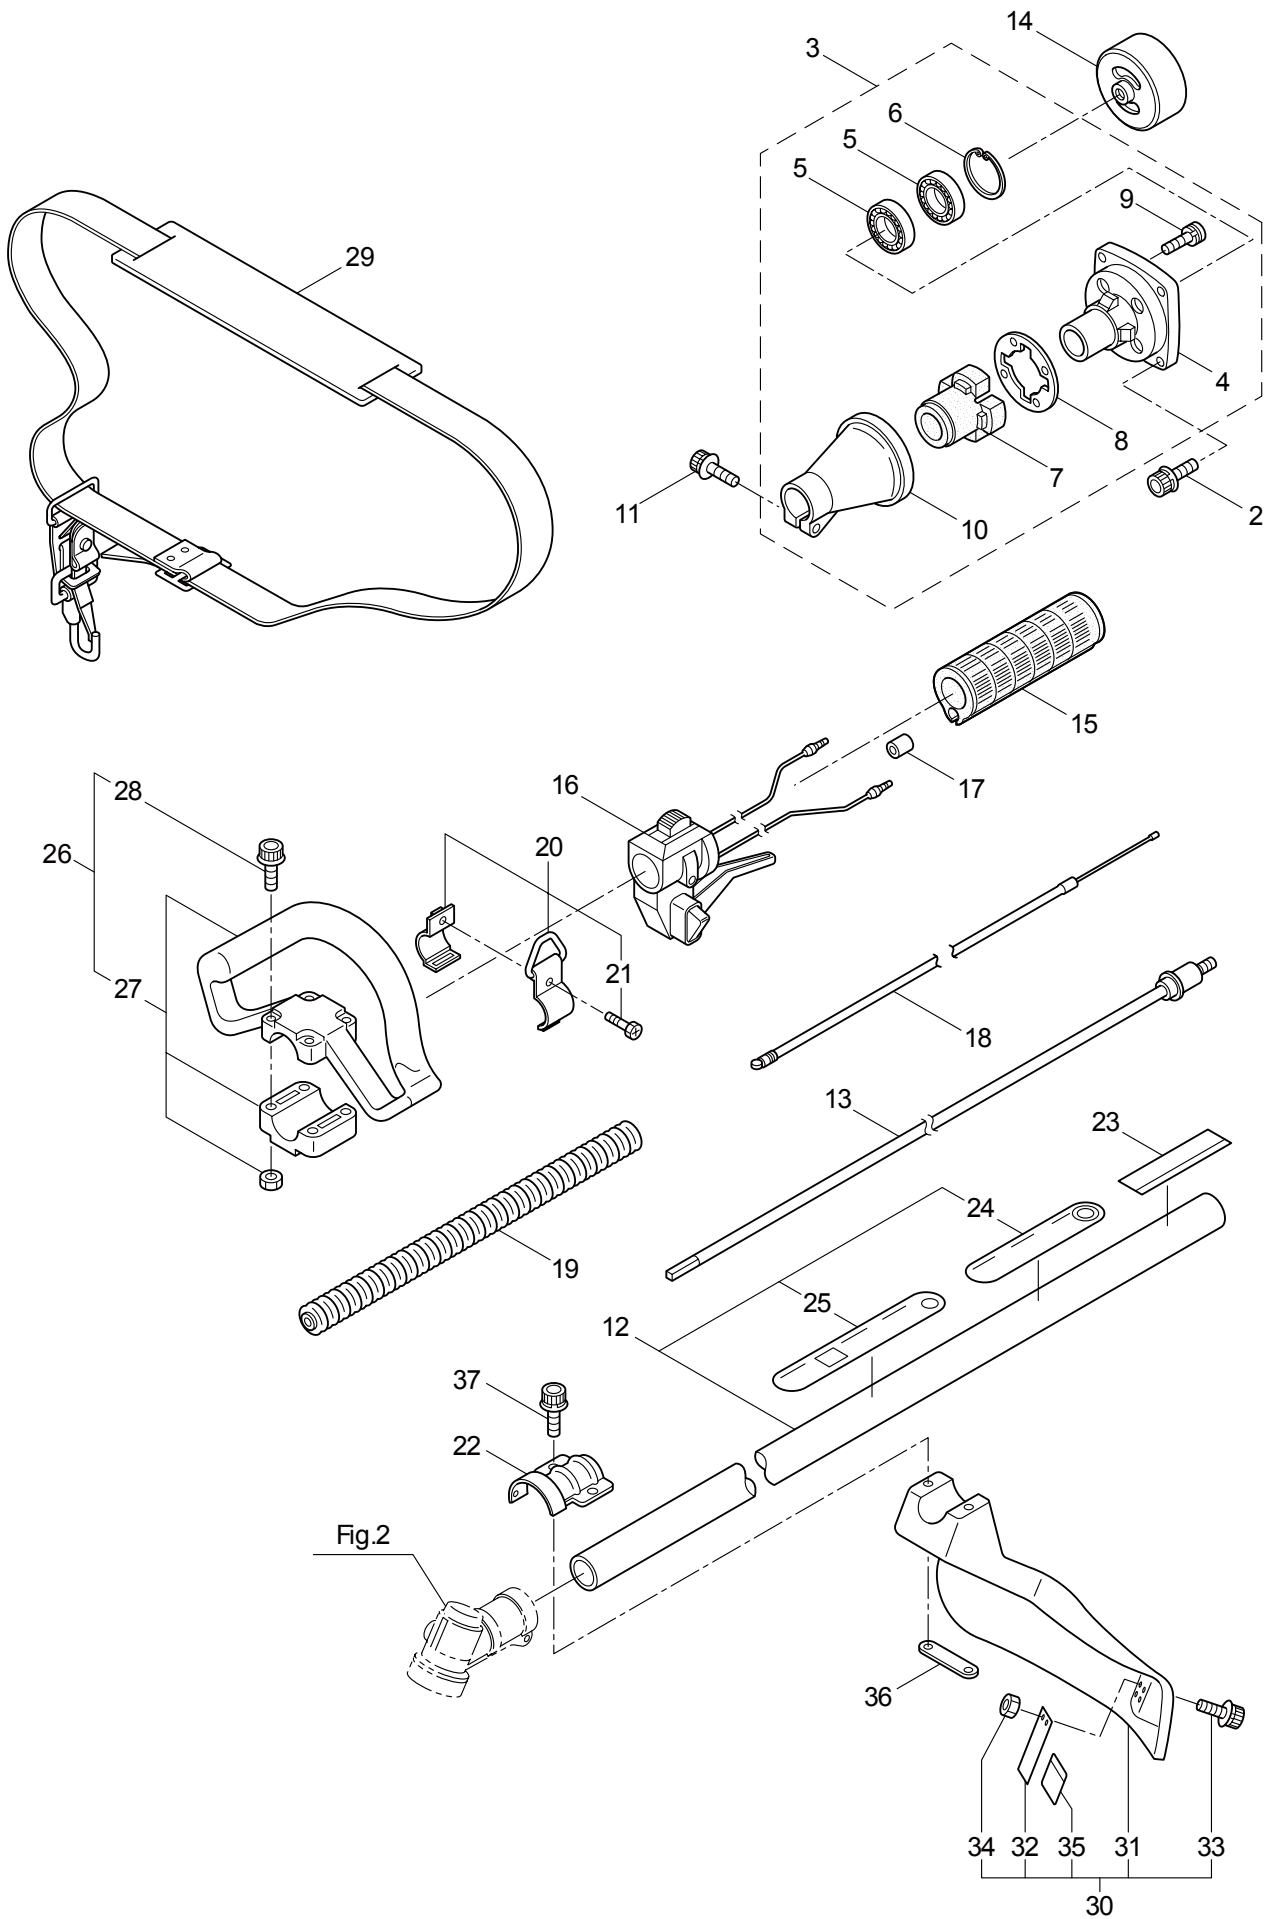

1. BC2621CA
MAIN BODY

Ref. No.	Part No.	Part Name	Q'ty	Remarks
1-2	261250	Cap Screw	4	M5x20
1-3	215512	Clutch Case Ass'y	1	Incl.4-10
1-4	214592	Bearing Case	1	
1-5	214161	Bearing	2	#6000ZZ
1-6	054676	Snap Ring	1	#26
1-7	214162	Buffer	1	
1-8	214163	Washer	1	
1-9	092033	Screw	4	M5x15
1-10	214593	Driveshaft Tube Adapter	1	
1-11	261246	Cap Screw	1	M5x25
1-12	220078	Driveshaft Tube Ass'y	1	Incl.24,25
1-13	219268	Driveshaft Ass'y	1	
1-14	054677	Clutch Drum	1	
1-15	215532	Shaft Grip	1	
1-16	221465	Throttle Trigger	1	
1-17	214083	Outer Guide	1	
1-18	213444	Throttle Cable	1	340L
1-19	213548	Plastic Tube	1	#10x200L
1-20	054691	Hanging Bracket Ass'y	1	Incl.21
1-21	089738	Bolt	1	M5x15
1-22	225962	Bracket	1	
1-23	229578	Label	1	BC2621CA
1-24	221501	Label	1	Warning
1-25	221502	Label	1	Caution
1-26	227816	Loop Handle Ass'y	1	Incl.27,28
1-27	222139	Loop Handle	1	
1-28	215608	Cap Screw	4	M5x30x16
1-29	220533	Hanging Strap Ass'y	1	
1-30	226300	Safety Cover Ass'y	1	Incl.31-35
1-31	225961	Safety Cover	1	
1-32	222900	String Cutter	1	
1-33	227817	Bolt	2	M5x12
1-34	089846	Nut	2	M5
1-35	212972	String Cutter Cover	1	
1-36	225963	Threaded Bracket	1	
1-37	261612	Cap Screw	2	M5x30

2. BC2621CA
GEARCASE

Ref. No.	Part No.	Part Name	Q'ty	Remarks
2-1	225959	Gearcase Ass'y	1	Incl.2-15
2-2	225960	Gearcase	1	
2-3	089884	Bolt	1	M8x10
2-4	261246	Cap Screw	1	M5x25
2-5	210554	Bearing	1	#608
2-6	227106	Gear Set	1	
2-7	215762	Blade Shaft	1	
2-8	212999	Bearing	1	#6001 2RK
2-9	055185	Snap Ring	1	#28
2-10	210560	Bearing	1	#609
2-11	140268	Bearing	1	#609Z
2-12	140269	Snap Ring	1	WR9
2-13	140270	Snap Ring	1	#24
2-14	222890	Boss Adapter	1	
2-15	221998	Bolt	1	M8x12,Counterclockwise
2-16	261233	Cap Screw	1	M5x12